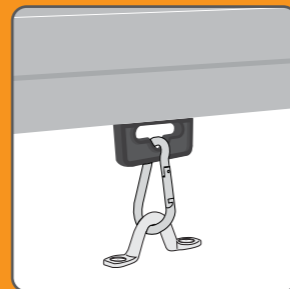

## OTHER LOCK OPTIONS

Optimise your Ombra with our range of Tie Downs and Locks. These Ombra designed accessories integrate seamlessly reinforcing your Ombra for reduced movement and an ultra-smooth fabric finish.

**MANUAL LOCK**  
ZIP GUIDE  
CHANNEL GUIDE

**STRAP DOWN**  
STRAIGHT DROP  
WIRE GUIDE  
CHANNEL GUIDE

**CLIP DOWN**  
STRAIGHT DROP  
WIRE GUIDE  
CHANNEL GUIDE

**WIRE GUIDE  
ULTRA LOCK**  
WIRE GUIDE