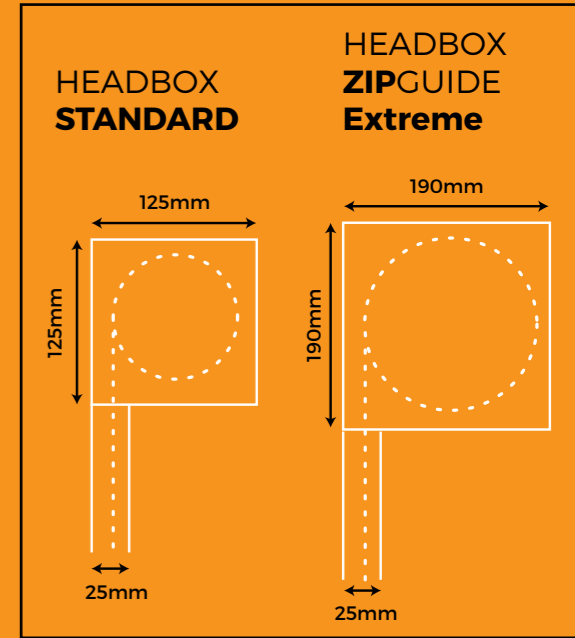

HEADBOX SIZE OPTIONS