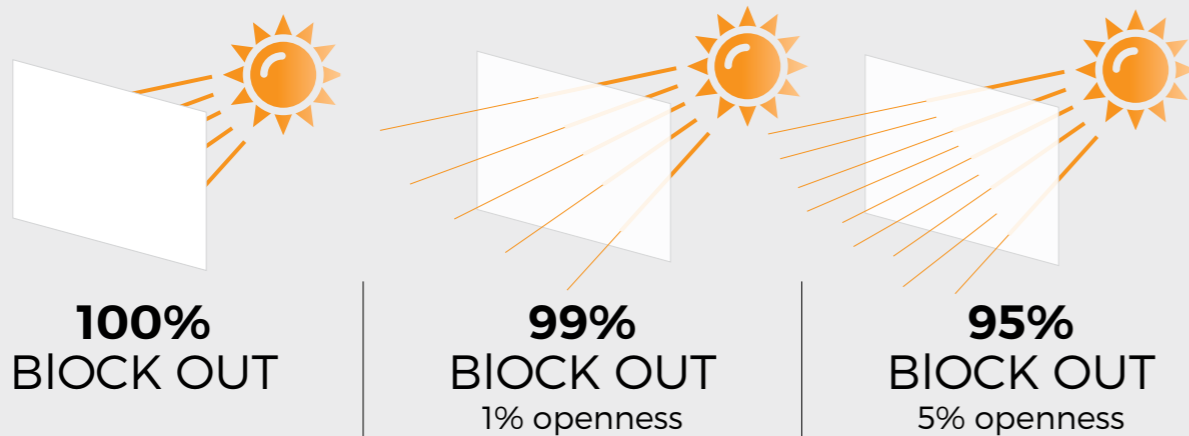

FABRIC OPENNESS Options

FABRIC BENEFITS

- Reduces heat transmission
- Allows moderate flow of fresh air
- Improves air-conditioning efficiencies
- Mildew and salt water resistant
- Provides UVR protection
- Supported with a five year warranty
- Reduces glare in direct sunlight
- Environmentally friendly
- Provides privacy without compromising the view
- Comprehensive colour offering inspired by Colorbond®

CERTIFICATION*

- ISO 9001 Quality Control
- Ecospecifier
- ISO 14001 Environmental Management System.
- Green Guard
- Oeko-tex