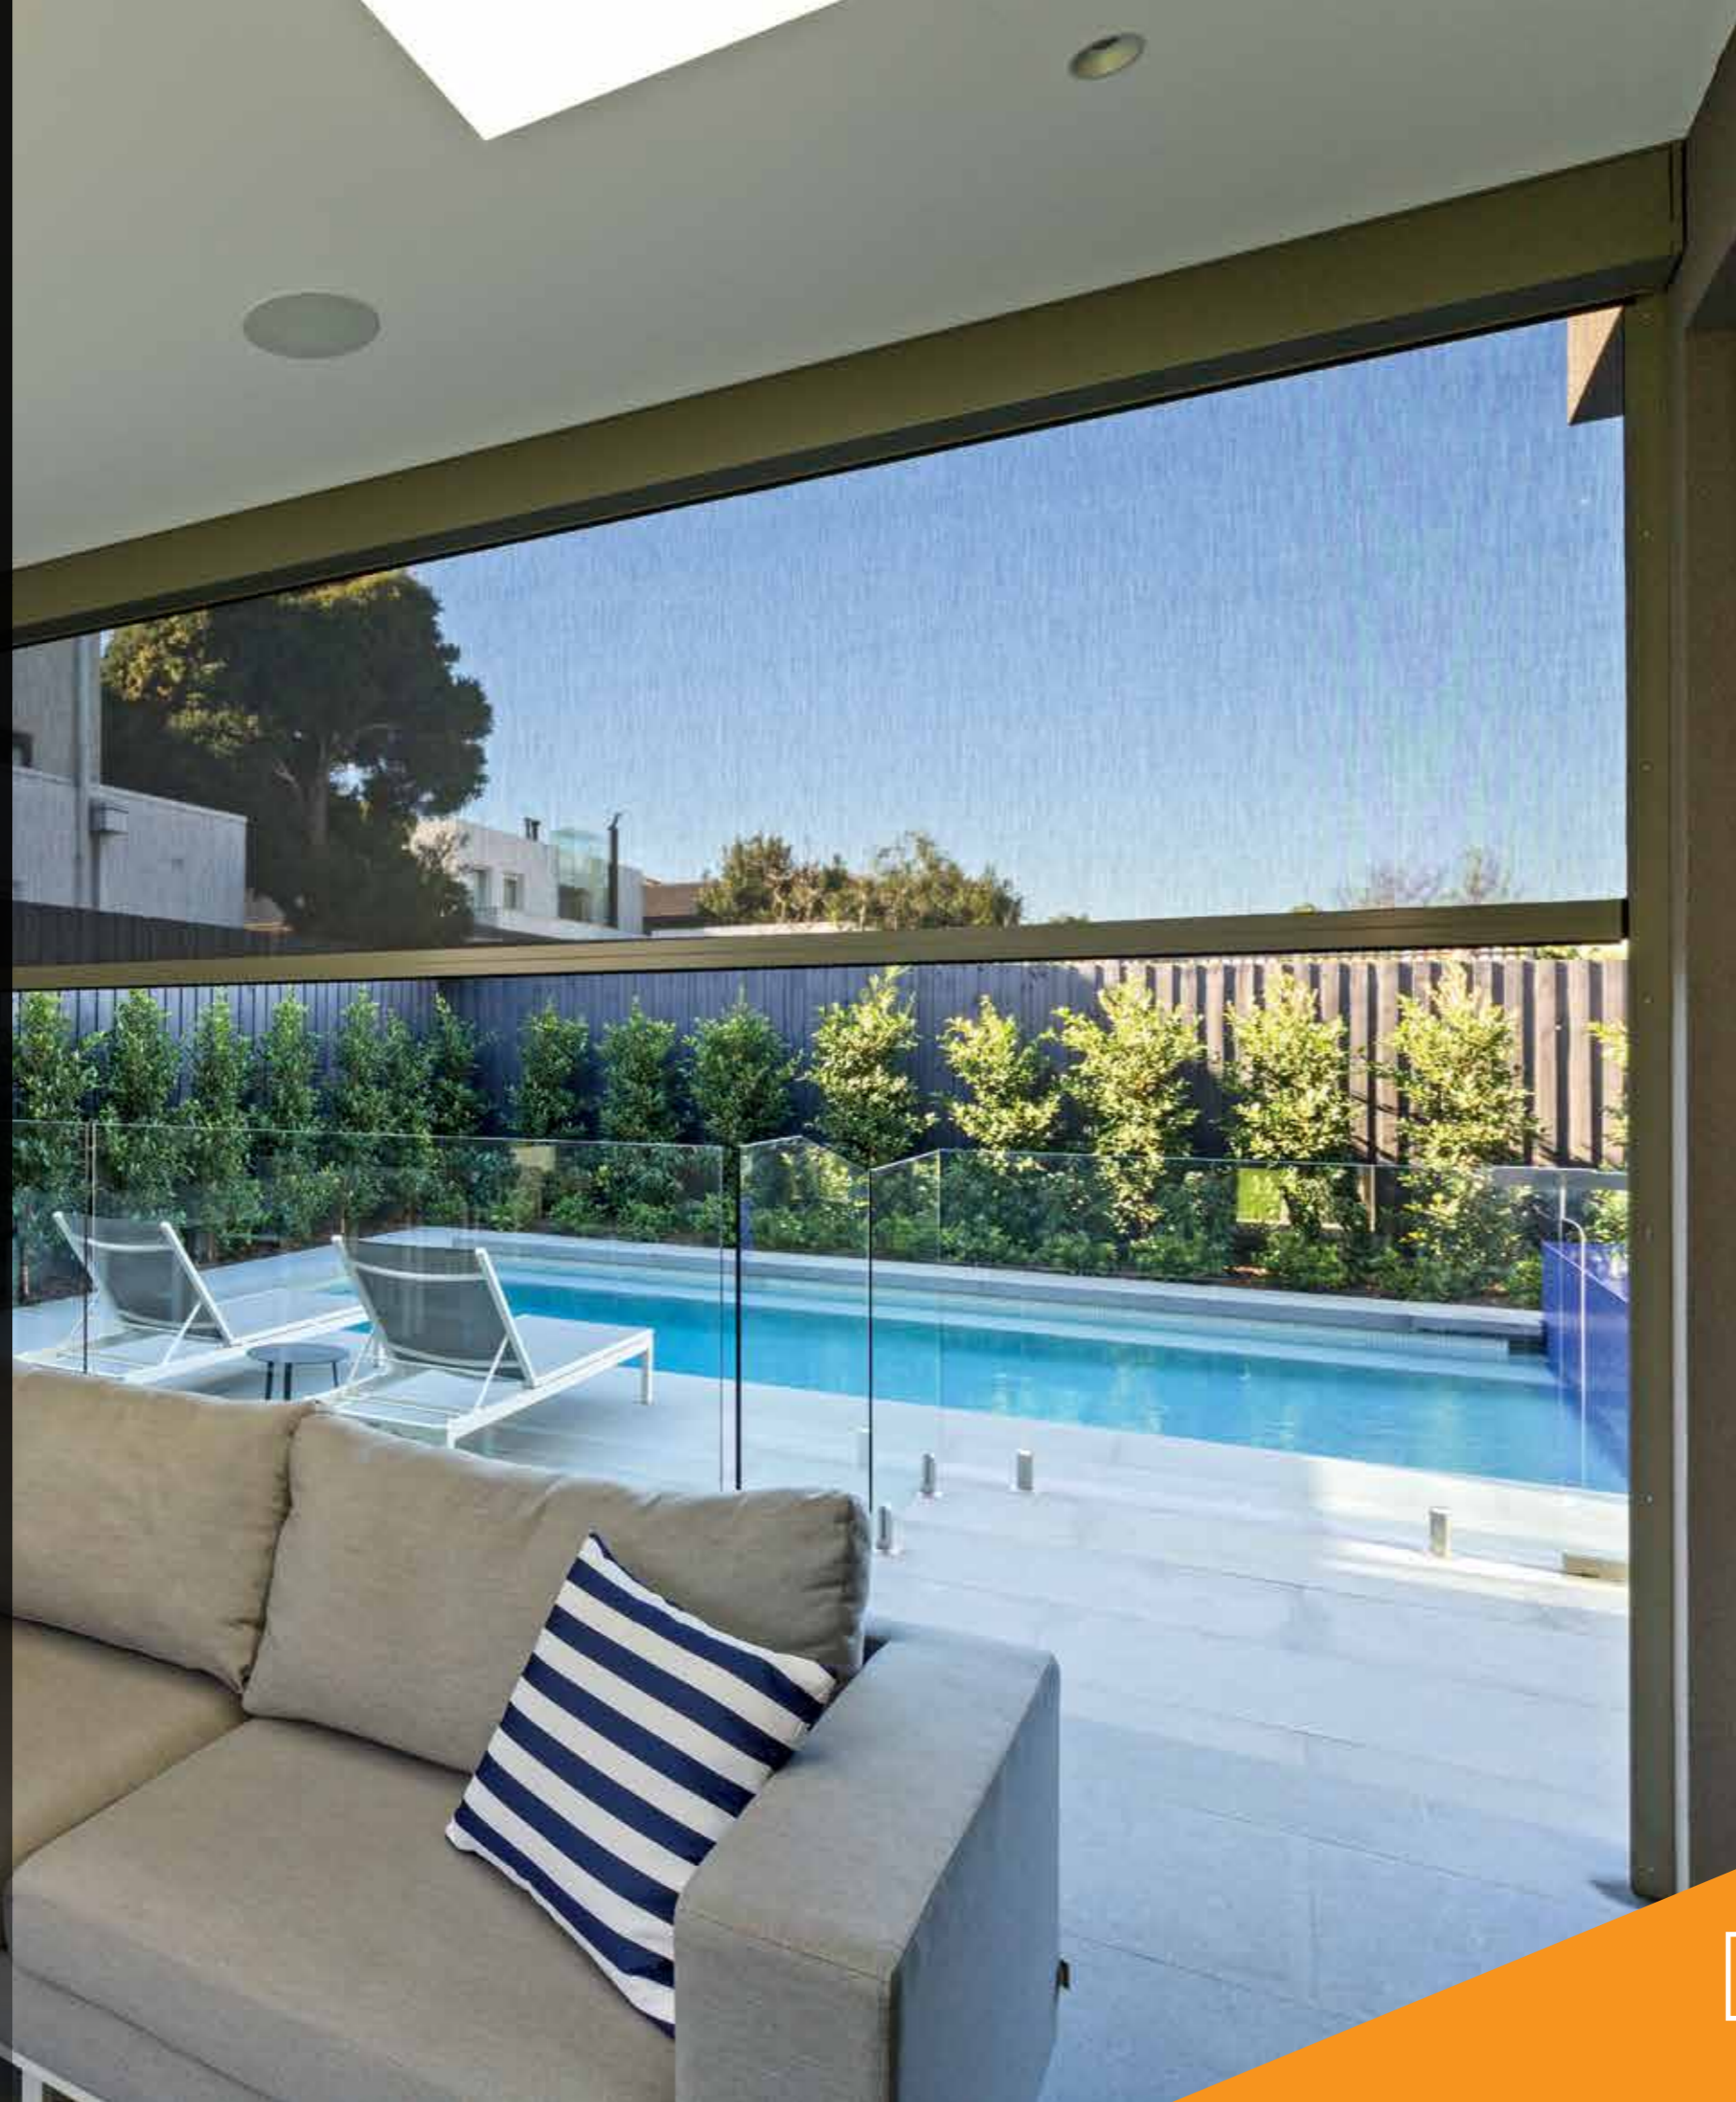

The ultimate **external screening solution** for any outdoor area or window

Privacy and protection all year round. Ombra keeps you shielded from the elements and insects, regardless of the season. Whether it be an alfresco, pergola, veranda, or balcony, Ombra is the perfect addition for any outdoor entertaining area.

Also ideal for home and office windows, it serves as a sleek, secure, and durable alternative to traditional awnings & outdoor roller shutters. Your custom designed system can be made in widths up to 5.8 metres or an impressive 7 metres with Ombra Extreme, offering you an external solution to fit almost any area.

[external screening solutions](#)

[Zip Guide](#)

[Straight Drop](#)

[Wire Guide](#)

[Channel Guide](#)

WIND RESISTANT

SUN/UV PROTECTION

INSECT RESISTANT

COASTAL APPROVED

PRIVACY

ANTI-GLARE