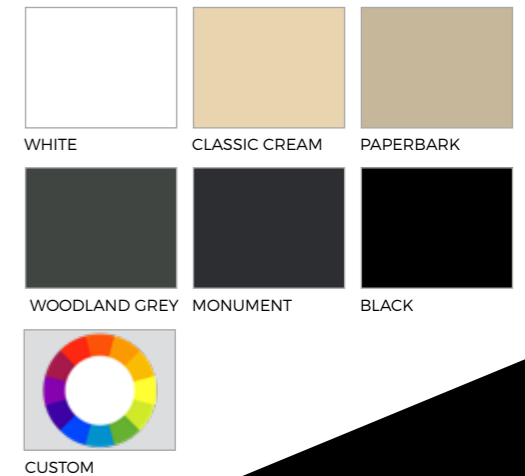

## Exterior Fabric Colour Options

### Colour, Texture and Pattern

When selecting your screening fabric consider the colours on your exterior such as the roof, guttering, bricks and other finishes. Every colour in the Ombra range will work harmoniously with the COLORBOND® exterior palette.