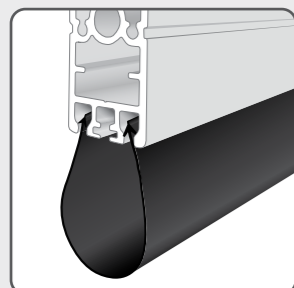

## OTHER LOCK OPTIONS

Optimise your Ombra with our range of Tie Downs and Locks. These Ombra designed accessories integrate seamlessly reinforcing your Ombra for reduced movement and an ultra-smooth fabric finish.

**MANUAL LOCK**  
ZIP GUIDE  
CHANNEL GUIDE

**STRAP DOWN**  
STRAIGHT DROP  
WIRE GUIDE  
CHANNEL GUIDE

**CLIP DOWN**  
STRAIGHT DROP  
WIRE GUIDE  
CHANNEL GUIDE

**WIRE GUIDE  
ULTRA LOCK**  
WIRE GUIDE

ZIP GUIDE | STRAIGHT DROP | WIRE GUIDE | CHANNEL GUIDE

## BOTTOM SEAL SKIRT AND SEAL OPTIONS

**ULTRA LOCK SEAL**

**SKIRTING SEAL**

**BUBBLE SEAL**

**EASY slide  
Interlocking  
Installation**