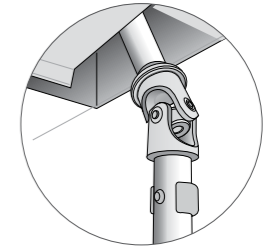

SECURE TIE DOWNS & LOCKS OPTIONS

Ultra-lock

The New Ultra-lock perfectly secures your Ombra automatically, without an external lock or latch, and utilises an in-built, self-correcting system, to ensure your screen evenly clicks in place.

Ultra-durable. Ultra-reliable. Ultra-Lock.

OTHER LOCK OPTIONS

Optimise your Ombra with our range of Tie Downs and Locks. These Ombra designed accessories integrate seamlessly reinforcing your Ombra for reduced movement and an ultra-smooth fabric finish.

ZIP GUIDE | STRAIGHT DROP | WIRE GUIDE | CHANNEL GUIDE

BOTTOM SEAL SKIRT AND SEAL OPTIONS

OPERATION AUTOMATIC AND MANUAL CONTROLS

There are a range of options to control your Ombra outdoor screens, from conventional manual controls, with a simple crank gear or spring solution, to our premium motorised system.

Crank

Smart Phone Control

Have total control right in the palm of your hand, whether you're home or away. Our Ombra shades can be controlled directly from your smart phone, using Automate motors together with the Automate Pulse hub. Receive live animated shade feedback, through the Automate app, and know exactly what your shades are doing.

Voice Control

For the ultimate comfort and convenience, Ombra Automate Shades are now compatible with Amazon Alexa and Google Home. Control your shades without even having to lift a finger, lower or raise them with a simple voice command instead.