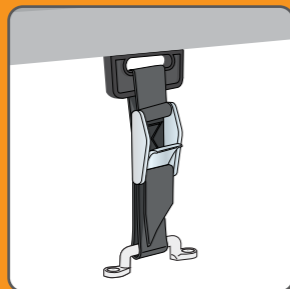

STRAP DOWN
STRAIGHT DROP
WIRE GUIDE
CHANNEL GUIDE