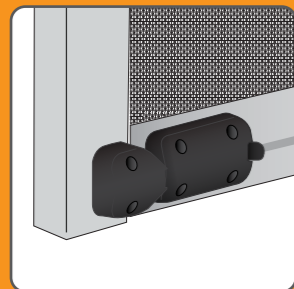

MANUAL LOCK
ZIP GUIDE
CHANNEL GUIDE