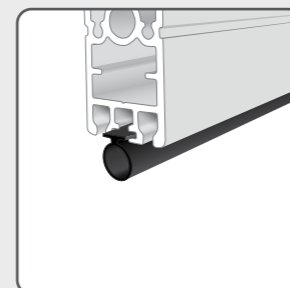

**MANUAL LOCK**  
ZIP GUIDE  
CHANNEL GUIDE

**STRAP DOWN**  
STRAIGHT DROP  
WIRE GUIDE  
CHANNEL GUIDE

**CLIP DOWN**  
STRAIGHT DROP  
WIRE GUIDE  
CHANNEL GUIDE

**WIRE GUIDE  
ULTRA LOCK**  
WIRE GUIDE

ZIP GUIDE | STRAIGHT DROP | WIRE GUIDE | CHANNEL GUIDE

## BOTTOM SEAL SKIRT AND SEAL OPTIONS

**ULTRA LOCK SEAL**

**SKIRTING SEAL**

**BUBBLE SEAL**

**EASY slide  
Interlocking  
Installation**