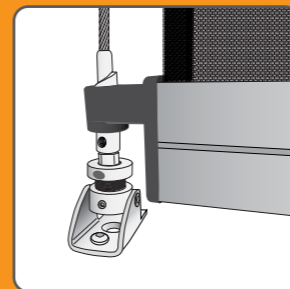

## OTHER LOCK OPTIONS

Optimise your Ombra with our range of Tie Downs and Locks. These Ombra designed accessories integrate seamlessly reinforcing your Ombra for reduced movement and an ultra-smooth fabric finish.

**MANUAL LOCK**  
ZIP GUIDE  
CHANNEL GUIDE

**STRAP DOWN**  
STRAIGHT DROP  
WIRE GUIDE  
CHANNEL GUIDE

**CLIP DOWN**  
STRAIGHT DROP  
WIRE GUIDE  
CHANNEL GUIDE

**WIRE GUIDE  
ULTRA LOCK**  
WIRE GUIDE